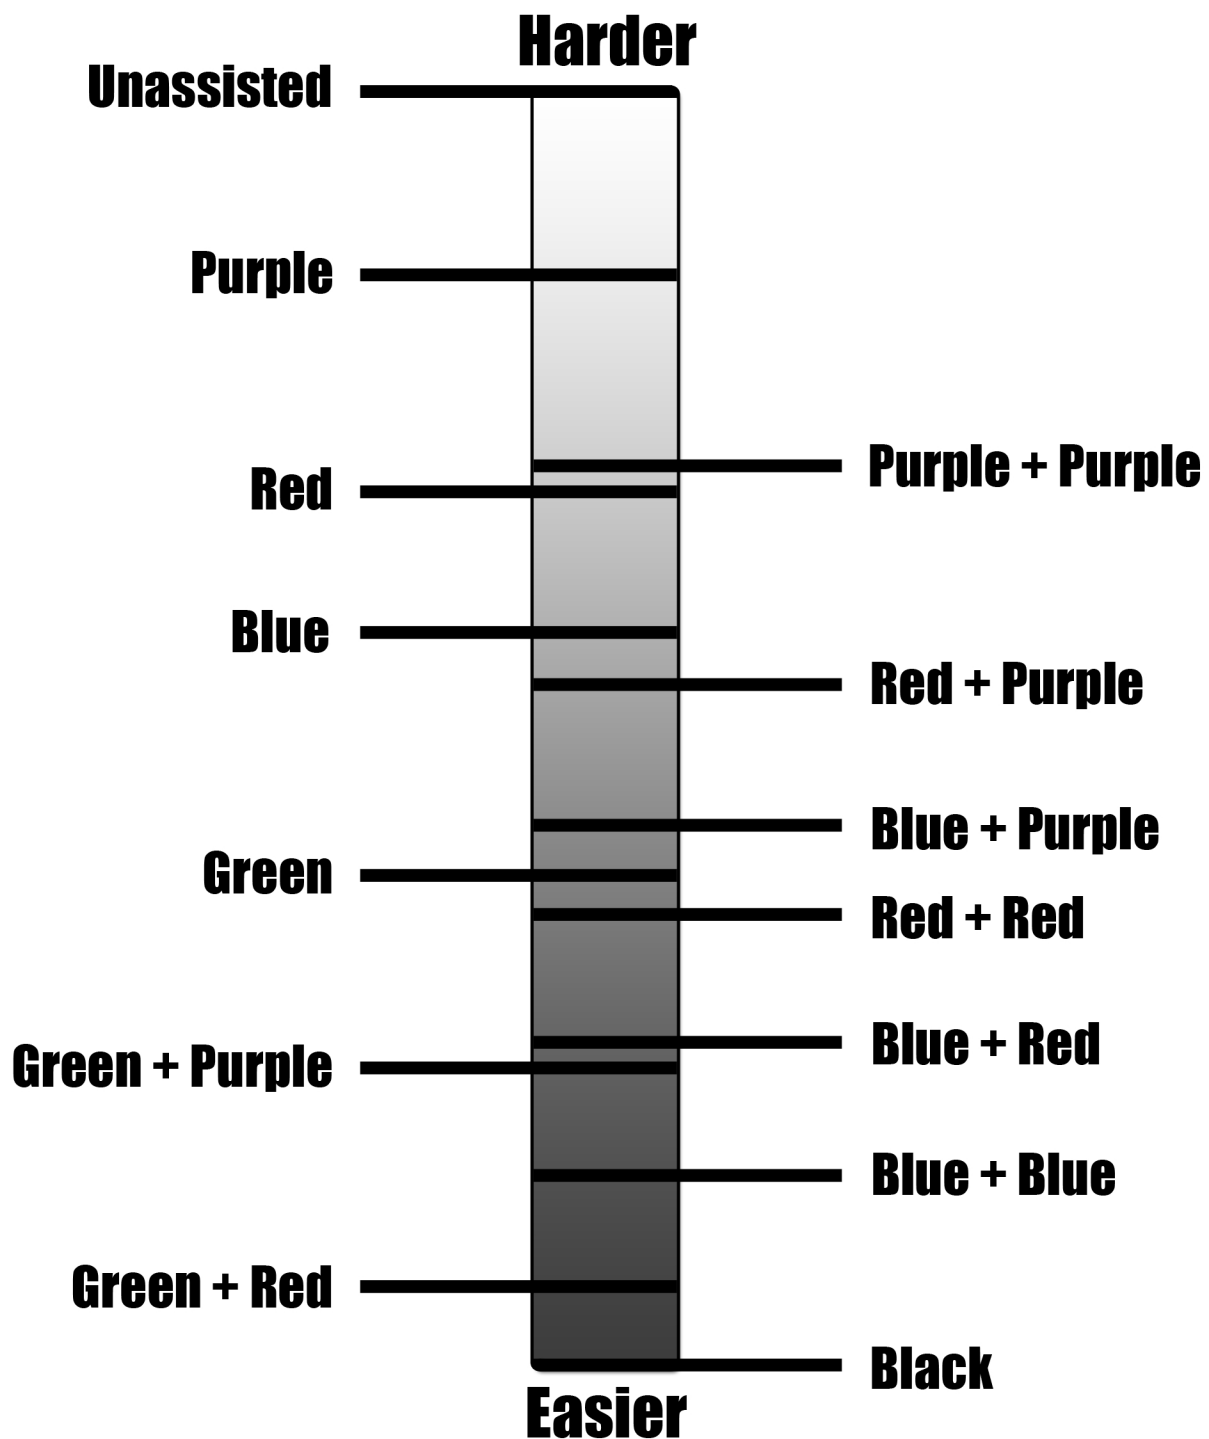

Pull-up Band Assistance

Band Widths: Purple - 1/2", Red - 3/4", Blue - 1 1/4", Green - 1 3/4", Black - 2 1/2"
(All Bands are ~41" long)